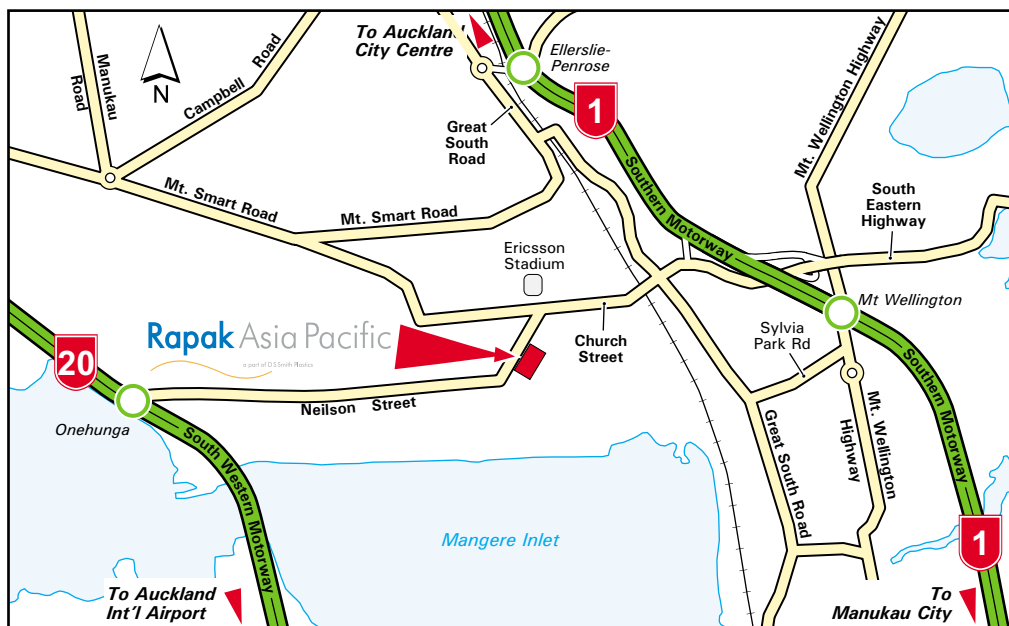

How to find Rapak Asia Pacific, Auckland, New Zealand.

By Car

Take either the Mt Wellington or Ellerslie-Penrose off-ramp from State Highway 1.

From Mt Wellington Highway 🚗

Travel south and turn right into Sylvia Park Road, turn right into Great South Road, left into Church Street. Turn left into Neilson Street. Rapak is located on the left hand side of the road.

From Ellerslie-Penrose off-ramp 🚗

Travel along Great South Road, right into Church Street. Turn left into Neilson Street. Rapak is located on the left hand side of the road.

From South Western Motorway 🚗

Leave State Highway 20 at the Onehunga off-ramp. Join Neilson Street. Rapak is located on the right hand side of the road.

Contact Details

Rapak Asia Pacific
PO Box 14031 Panmure
Building C1 - The Gate
373 Neilson Street
Auckland - New Zealand
Tel: +64 (0)9 636 2660
Fax: +64 (0)9 636 0572
www.rapak.com