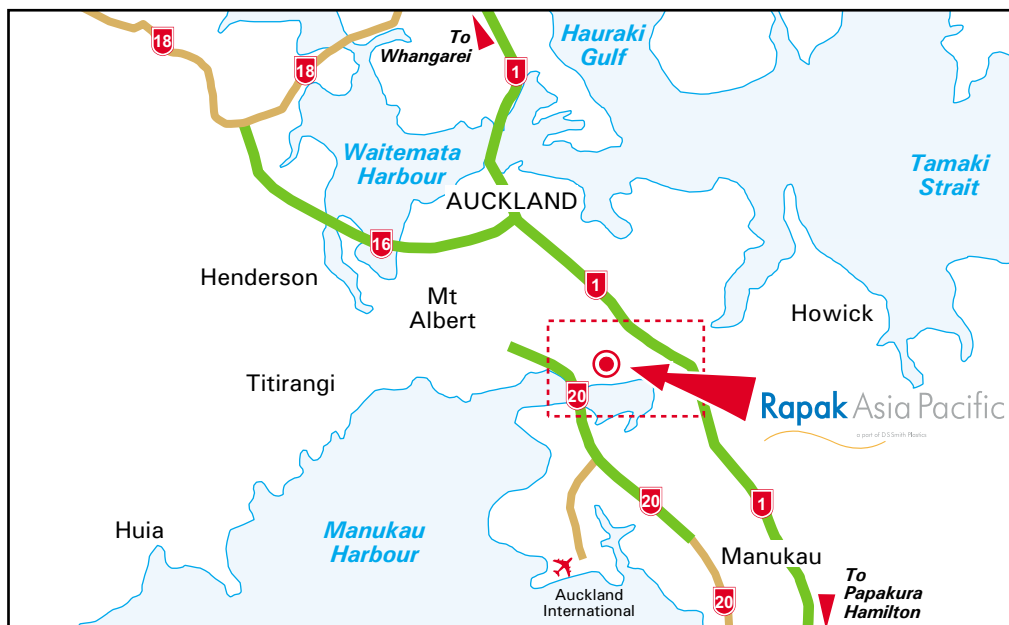

How to find Rapak Asia Pacific, Auckland, New Zealand.

By Car

Take either the Mt Wellington or Ellerslie-Penrose off-ramp from State Highway 1.

From Mt Wellington Highway 🚗

Travel south and turn right into Sylvia Park Road, turn right into Great South Road, left into Church Street. Turn left into Neilson Street. Rapak is located on the left hand side of the road.

From Ellerslie-Penrose off-ramp 🚗

Travel along Great South Road, right into Church Street. Turn left into Neilson Street. Rapak is located on the left hand side of the road.

From South Western Motorway 🚗

Leave State Highway 20 at the Onehunga off-ramp. Join Neilson Street. Rapak is located on the right hand side of the road.

Contact Details

Rapak Asia Pacific
PO Box 14031 Panmure
Building C1 - The Gate
373 Neilson Street
Auckland - New Zealand
Tel: +64 (0)9 636 2660
Fax: +64 (0)9 636 0572
www.rapak.com