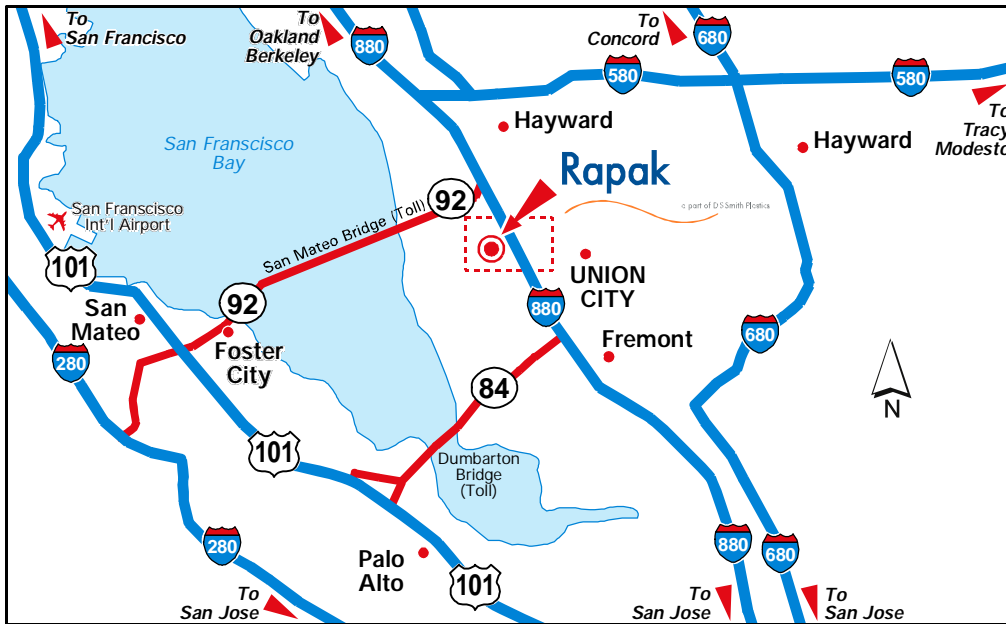

How to find Rapak, Union City, California.

By Car

From San Francisco

Leave San Francisco via I-80 East, crossing the Oakland Bay Bridge (non toll direction).
Join I-880 south following signs for San Jose.
Remain on the I-880 until the Whipple Road exit.
Join Whipple Road westbound and turn right onto Ahern Avenue.
We are located on the left hand side at the end of the road.

From San Francisco International Airport

Leave airport on 101 south towards San Jose.
Exit at 92 east, crossing the San Mateo Bridge.
Join I-880 south towards San Jose.
Remain on the I-880 until the Whipple Road exit.
Join Whipple Road westbound and turn right onto Ahern Avenue.
We are located on the left hand side at the end of the road.

From San Jose

Leave San Jose and join I-880 north following signs for Oakland.
Remain on the I-880 until the Whipple Road exit.
Join Whipple Road westbound and turn right onto Ahern Avenue.
We are located on the left hand side at the end of the road.

From Oakland

Join I-880 south following signs for San Jose.
Remain on the I-880 until the Whipple Road exit.
Join Whipple Road westbound and turn right onto Ahern Avenue.
We are located on the left hand side at the end of the road.